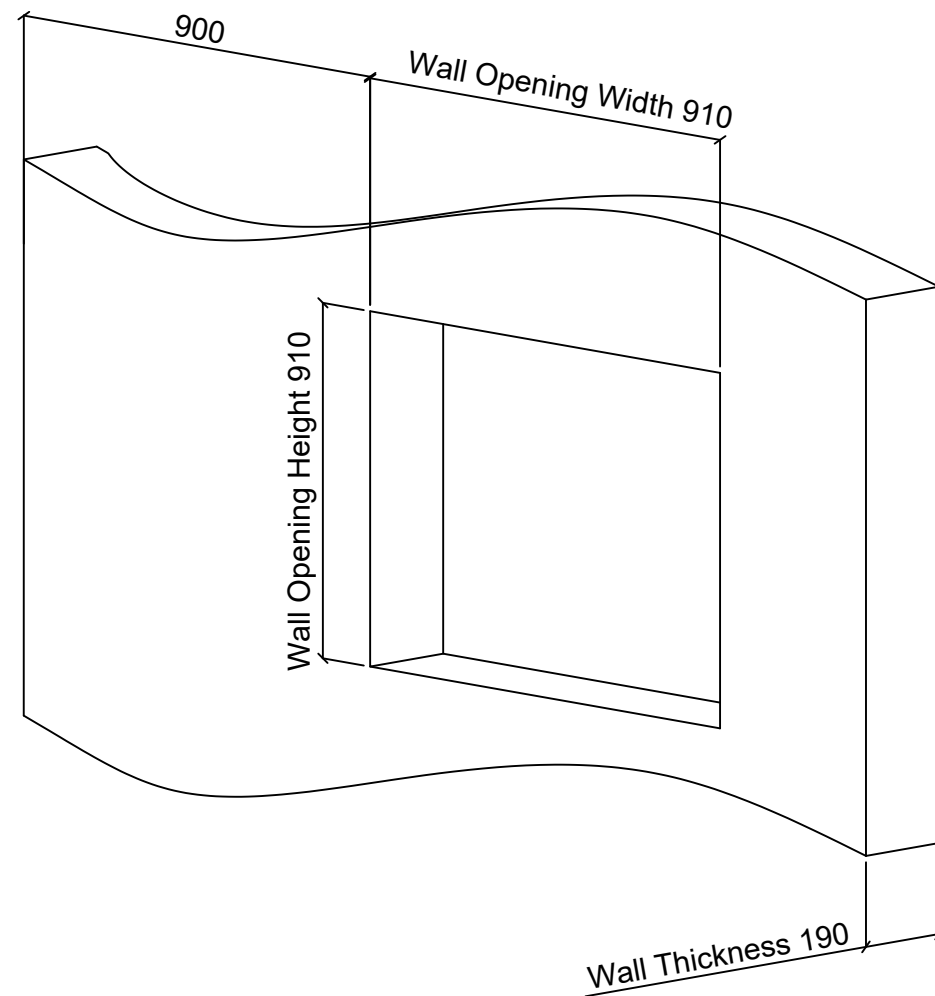

Build-in Option  
Detail X

Shutter Standard - 200