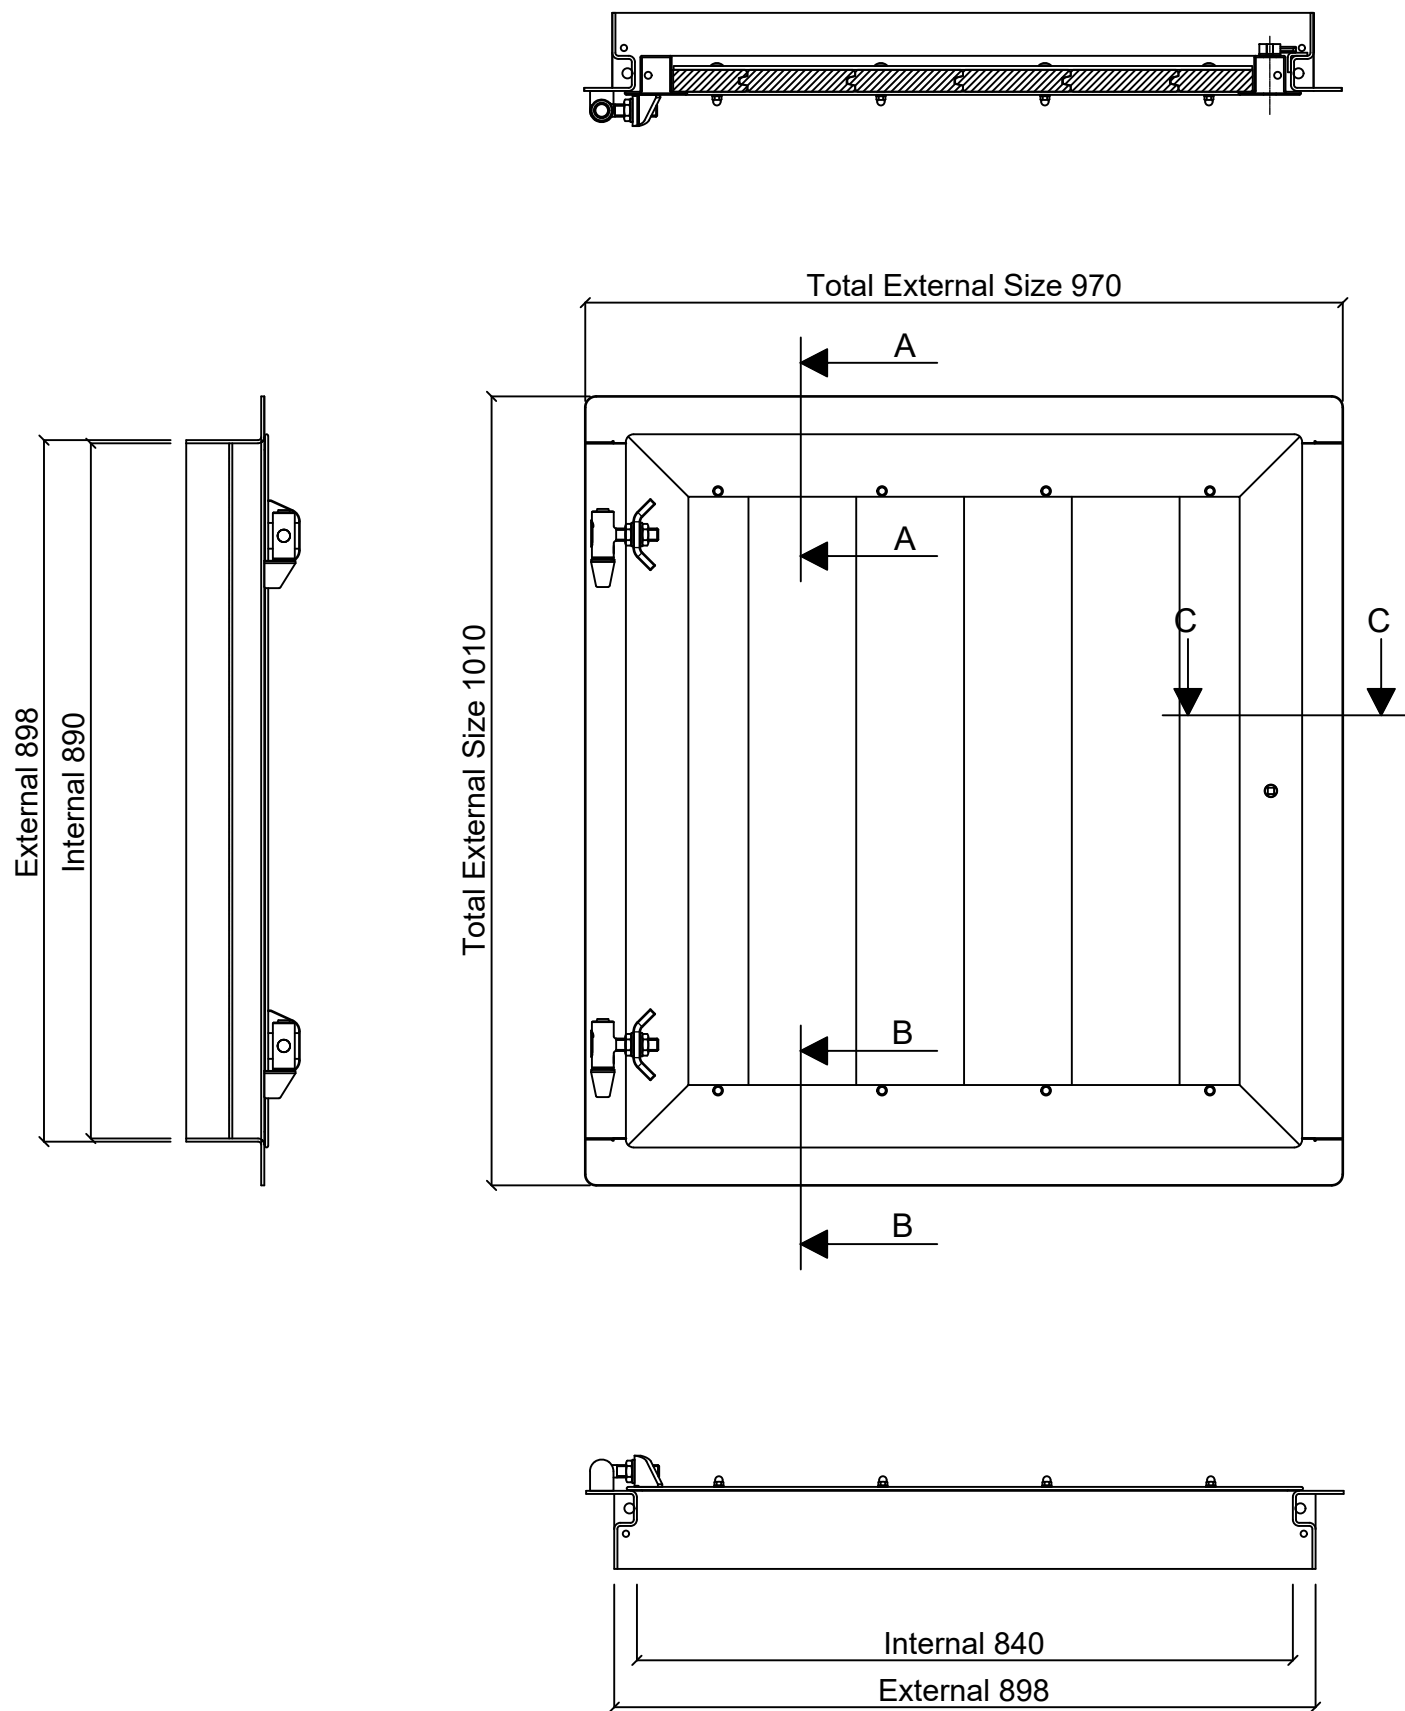

Build-in Option  
Detail X

Shutter Standard - 200