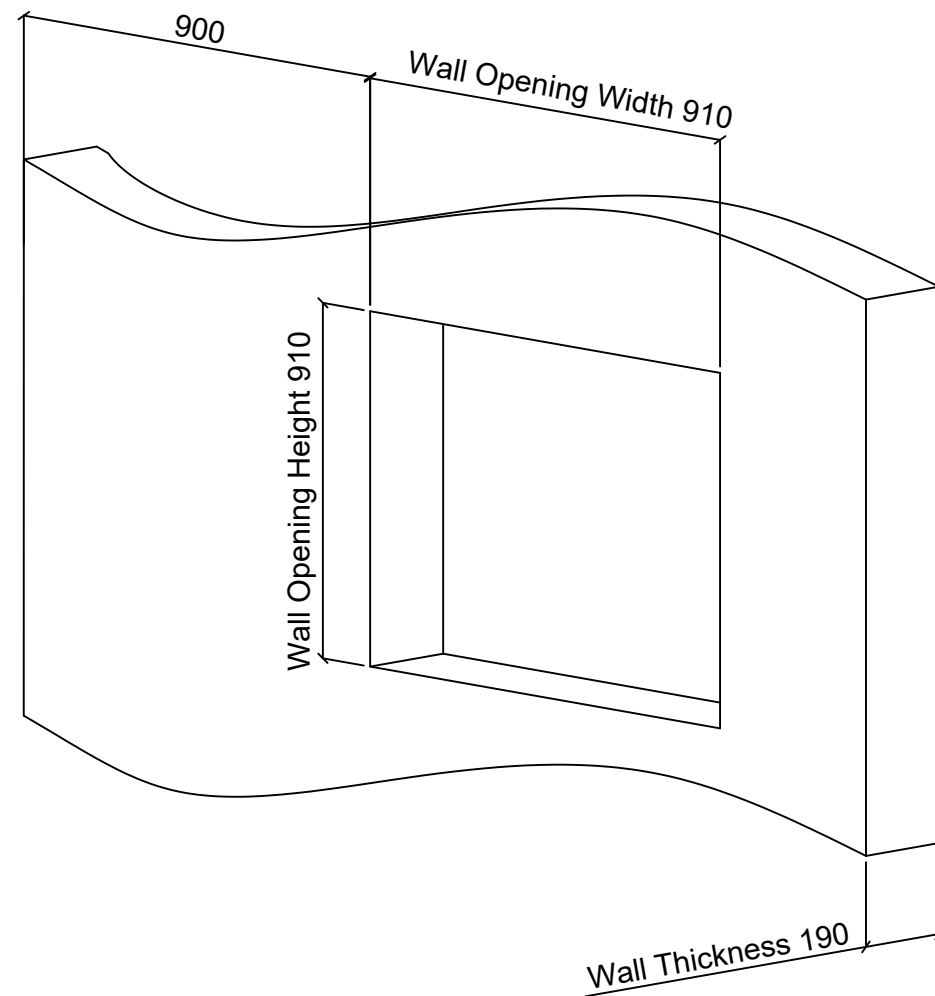

Build-in Option
Detail X

A ↔ A

B ↔ B

C ↔ C

Shutter Standard - 120