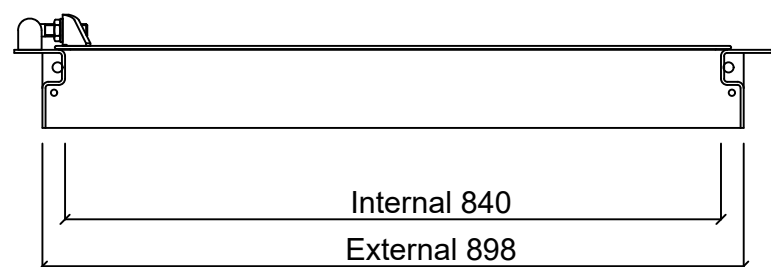

Build-in Option
Detail X

A ↔ A

B ↔ B

C ↔ C

Shutter Standard - 120