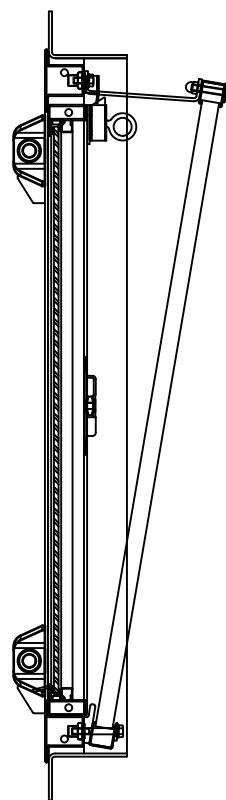

Build-in Option
Detail X

A ↔ A

B ↔ B

C ↔ C

Shutter Standard - 120