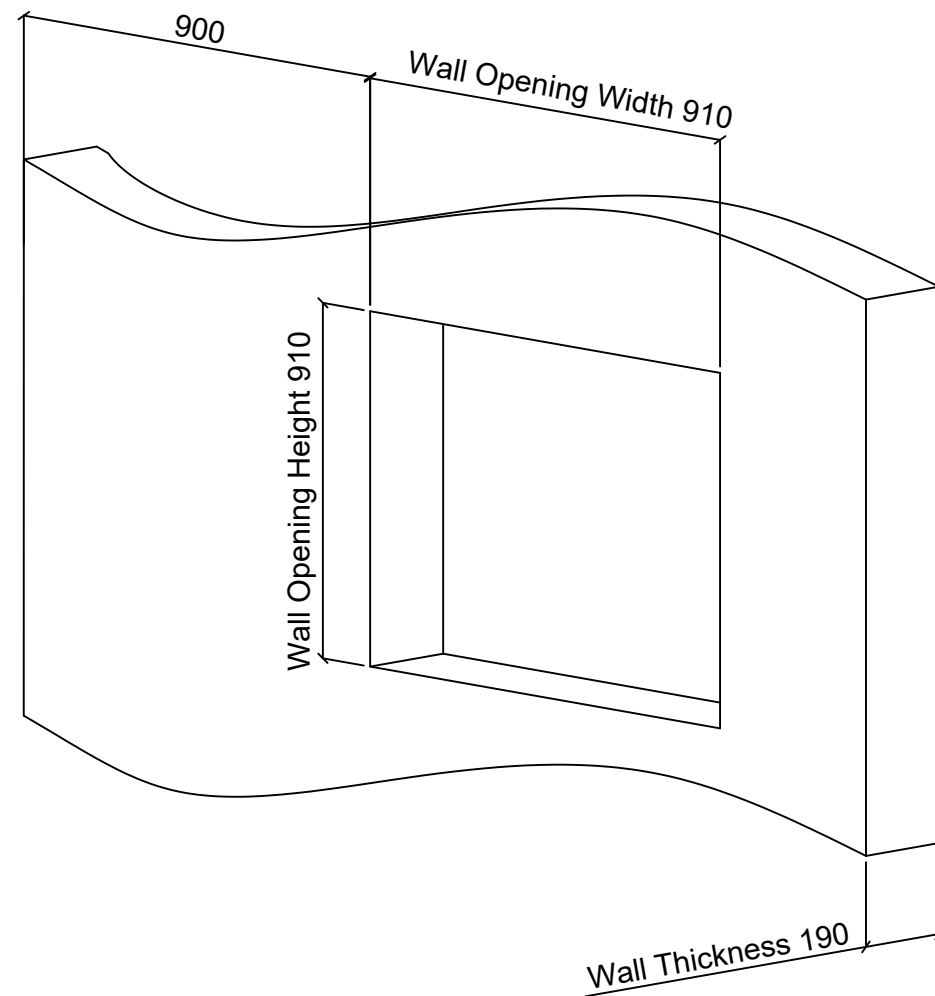

Build-in Option
Detail X

A ↔ A

B ↔ B

C ↔ C

Shutter Standard - 100